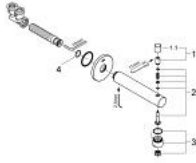

13 281 001 **CONCETTO BATH SPOUT WITH DIVERTER**

PRODUCT DESCRIPTION

- Colour: chrome
- wall mounted
- GROHE LongLife finish
- mousseur
- automatic diverter: bath/shower
- male thread 1/2"

13 281 001 **CONCETTO BATH SPOUT WITH DIVERTER**

SPARE PARTS, March 2010 – now

- 1: Diverter knob (Spare part-nr. 48076000)
- 1.1: Diverter knob (Spare part-nr. 64309000)
- 2: Repl.kit f.rotary valve (Spare part-nr. 48023000)
- 3: Flow straightener (Spare part-nr. 48063000)
- 4: Seat washer (Spare part-nr. 0128200M)