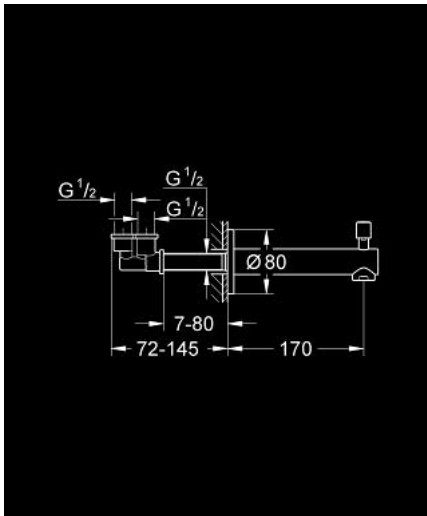

13 281 001 **CONCETTO BATH SPOUT WITH DIVERTER**

PRODUCT DESCRIPTION

- Colour: chrome
- wall mounted
- GROHE LongLife finish
- mousseur
- automatic diverter: bath/shower
- male thread 1/2"

13 281 001 **CONCETTO BATH SPOUT WITH DIVERTER**

SPARE PARTS, March 2010 – now

- 1: Diverter knob (Spare part-nr. 48076000)
- 1.1: Diverter knob (Spare part-nr. 64309000)
- 2: Repl.kit f.rotary valve (Spare part-nr. 48023000)
- 3: Flow straightener (Spare part-nr. 48063000)
- 4: Seat washer (Spare part-nr. 0128200M)