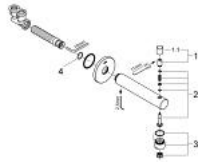

13 281 001 **CONCETTO BATH SPOUT WITH DIVERTER**

PRODUCT DESCRIPTION

- Colour: chrome
- wall mounted
- GROHE LongLife finish
- mousseur
- automatic diverter: bath/shower
- male thread $1/2''$

13 281 001 **CONCETTO BATH SPOUT WITH DIVERTER**

SPARE PARTS, 3月 2010 – now

- 1: Diverter knob (Spare part-nr. 48076000)
- 1.1: Diverter knob (Spare part-nr. 64309000)
- 2: Replacement kit for rotary valve (Spare part-nr. 48023000)
- 3: Flow straightener (Spare part-nr. 48063000)
- 4: Sealing washer (Spare part-nr. 0128200M)