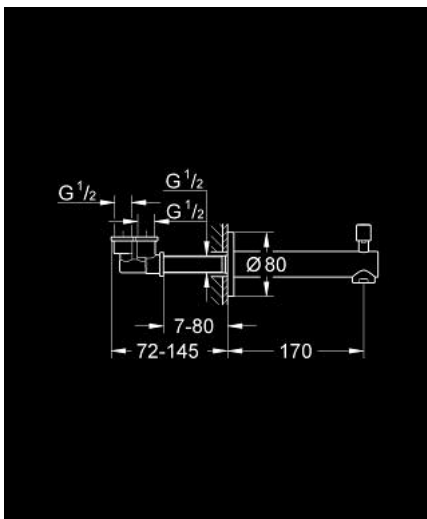

13 281 001 **CONCETTO BATH SPOUT WITH DIVERTER**

PRODUCT DESCRIPTION

- Colour: chrome
- wall mounted
- GROHE LongLife finish
- mousseur
- automatic diverter: bath/shower
- male thread $1/2''$

13 281 001 **CONCETTO BATH SPOUT WITH DIVERTER**

SPARE PARTS, 3月 2010 – now

- 1: Diverter knob (Spare part-nr. 48076000)
- 1.1: Diverter knob (Spare part-nr. 64309000)
- 2: Replacement kit for rotary valve (Spare part-nr. 48023000)
- 3: Flow straightener (Spare part-nr. 48063000)
- 4: Sealing washer (Spare part-nr. 0128200M)