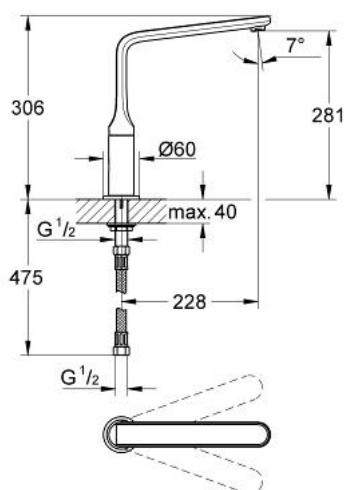

13 292 000 **VERIS BATH SPOUT**

**PRODUCT DESCRIPTION**

- Colour: chrome
- projection 228 mm
- GROHE LongLife finish
- minimum pressure 1,0 bar

## 13 292 000 VERIS BATH SPOUT

### SPARE PARTS, July 2010 – now

- 1: Spout (Spare part-nr. 13250000)
- 1.1: Set of screws (Spare part-nr. 46670000)
- 1.2: Sealing washer (Spare part-nr. 0128500M)
- 1.3: Mousseur (Spare part-nr. 13922000)