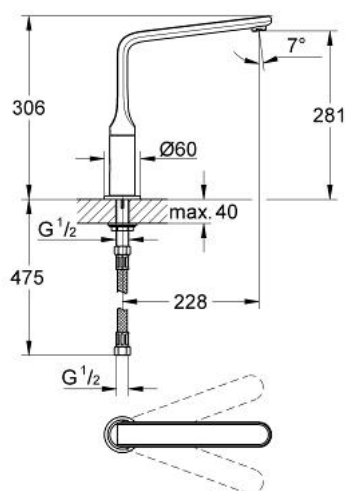

13 292 000 VERIS BATH SPOUT

PRODUCT DESCRIPTION

- Colour: chrome
- projection 228 mm
- GROHE LongLife finish
- min. recommended pressure 1.0 bar

13 292 000 VERIS BATH SPOUT

SPARE PARTS, 7月 2010 – now

- 1: Spout (Spare part-nr. 13250000)
- 1.1: Set of screws (Spare part-nr. 46670000)
- 1.2: Sealing washer (Spare part-nr. 0128500M)
- 1.3: Mousseur (Spare part-nr. 13922000)