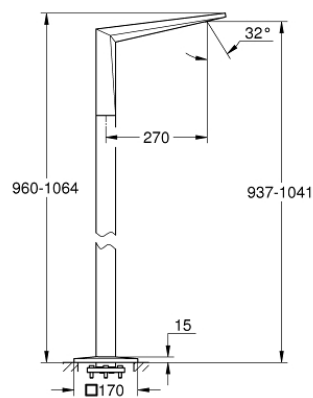

13 301 000 ALLURE BRILLIANT BATH SPOUT, FLOOR MOUNTED

PRODUCT DESCRIPTION

- Colour: chrome
- for use with rough-in set 45 984
- without floor installation plate
- GROHE LongLife finish
- projection 161 mm
- Total height 1070 mm
- projection 270 mm

13 301 000 ALLURE BRILLIANT BATH SPOUT, FLOOR MOUNTED

SPARE PARTS, August 2010 – now

1: Race (Spare part-nr. 46803000)