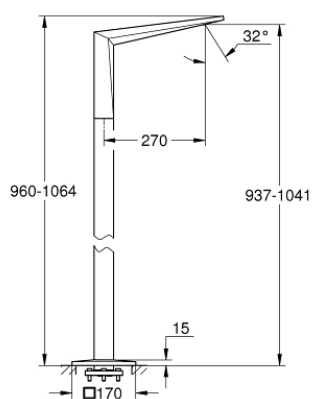

## 13 301 000 ALLURE BRILLIANT BATH SPOUT, FLOOR MOUNTED

### PRODUCT DESCRIPTION

- Colour: chrome
- for use with rough-in set 45 984
- without rough-in set (sold separately)
- GROHE LongLife finish
- spout with integrated mousseur
- total height 1070 mm
- projection 270 mm

## 13 301 000 ALLURE BRILLIANT BATH SPOUT, FLOOR MOUNTED

SPARE PARTS, 8月 2010 – now

1: Race (Spare part-nr. 46803000)