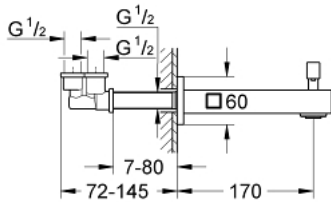

13 304 000 EUROCUBE BATH SPOUT

PRODUCT DESCRIPTION

- Colour: chrome
- wall mounted
- GROHE LongLife finish
- mousseur
- automatic diverter: bath/shower
- with concealed connection piece
- male thread 1/2"
- projection 170 mm(middle mousseur)
- minimum pressure 1,0 bar

13 304 000 EUROCUBE BATH SPOUT

SPARE PARTS, November 2010 – now

- 1: Diverter knob (Spare part-nr. 48128000)
- 2: Repl.kit f.rotary valve (Spare part-nr. 48023000)
- 3: Flow straightener (Spare part-nr. 48024000)
- 4: Seat washer (Spare part-nr. 0128200M)