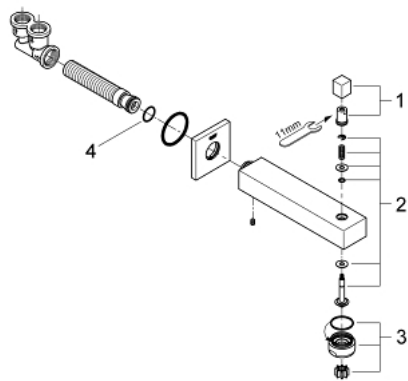

13 304 000 EUROCUBE BATH SPOUT

PRODUCT DESCRIPTION

- Colour: chrome
- wall mounted
- GROHE LongLife finish
- mousseur
- automatic diverter: bath/shower
- with concealed connection piece
- male thread 1/2"
- projection 170 mm(middle mousseur)
- minimum pressure 1,0 bar

13 304 000 EUROCUBE BATH SPOUT

SPARE PARTS, November 2010 – now

- 1: Diverter knob (Spare part-nr. 48128000)
- 2: Repl.kit f.rotary valve (Spare part-nr. 48023000)
- 3: Flow straightener (Spare part-nr. 48024000)
- 4: Seat washer (Spare part-nr. 0128200M)