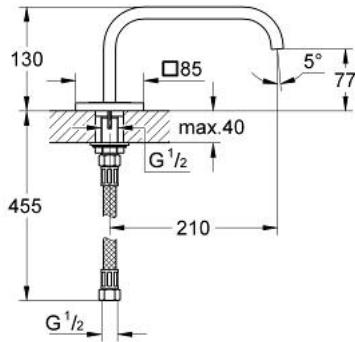

13 315 000 ALLURE F-DIGITAL BATH SPOUT

PRODUCT DESCRIPTION

- Colour: chrome
- projection 210 mm
- GROHE LongLife finish
- minimum pressure 1,0 bar

Pure Freude
an Wasser

13 315 000 **ALLURE F-DIGITAL BATH SPOUT**