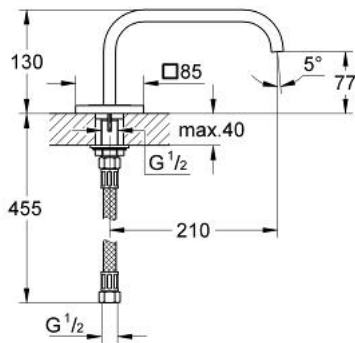

13 315 000 ALLURE F-DIGITAL BATH SPOUT

PRODUCT DESCRIPTION

- Colour: chrome
- projection 210 mm
- GROHE LongLife finish
- min. recommended pressure 1.0 bar

Pure Freude
an Wasser

13 315 000 **ALLURE F-DIGITAL BATH SPOUT**