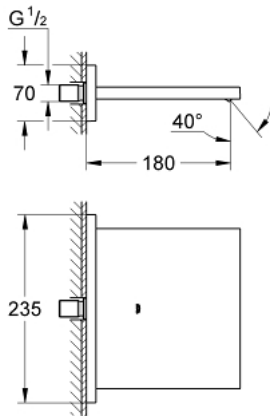

## 13 317 000 ALLURE CASCADE SPOUT FOR BATH AND SHOWER

### PRODUCT DESCRIPTION

- Colour: chrome
- wall mounted
- GROHE LongLife finish
- projection 180 mm
- minimum pressure 1,0 bar

## 13 317 000 ALLURE CASCADE SPOUT FOR BATH AND SHOWER

**SPARE PARTS**, April 2011 – now

1: Dirt strainer (Spare part-nr. 0676800M)