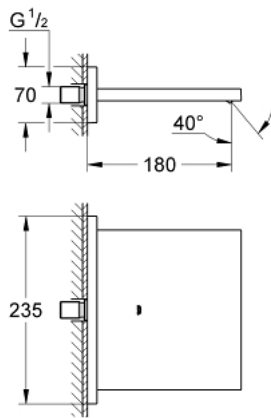

13 317 000 ALLURE CASCADE SPOUT FOR BATH AND SHOWER

PRODUCT DESCRIPTION

- Colour: chrome
- wall mounted
- GROHE LongLife finish
- projection 180 mm
- min. recommended pressure 1.0 bar

13 317 000 ALLURE CASCADE SPOUT FOR BATH AND SHOWER

SPARE PARTS, 4月 2011 – now

1: Dirt strainer (Spare part-nr. 0676800M)