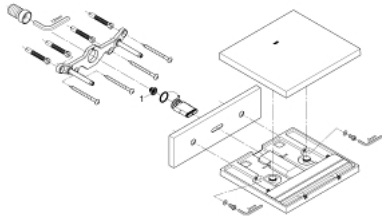

13 317 000 ALLURE CASCADE SPOUT FOR BATH AND SHOWER

PRODUCT DESCRIPTION

- Colour: chrome
- wall mounted
- GROHE LongLife finish
- projection 180 mm
- min. recommended pressure 1.0 bar

13 317 000 ALLURE CASCADE SPOUT FOR BATH AND SHOWER

SPARE PARTS, 4月 2011 – now

1: Dirt strainer (Spare part-nr. 0676800M)