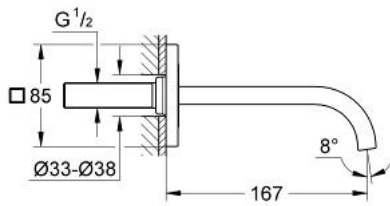

13 335 000 ALLURE F-DIGITAL BATH SPOUT

PRODUCT DESCRIPTION

- Colour: chrome
- wall mounted
- projection 167 mm
- mousseur
- GROHE LongLife finish
- minimum pressure 1,0 bar

13 335 000 ALLURE F-DIGITAL BATH SPOUT

SPARE PARTS, December 2011 – now

20: Mousseur (Spare part-nr. 48056000)