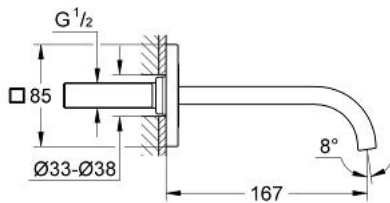

13 335 000 ALLURE F-DIGITAL BATH SPOUT

PRODUCT DESCRIPTION

- Colour: chrome
- wall mounted
- projection 167 mm
- mousseur
- GROHE LongLife finish
- min. recommended pressure 1.0 bar

13 335 000 ALLURE F-DIGITAL BATH SPOUT

SPARE PARTS, 12月 2011 – now

20: Mousseur (Spare part-nr. 48056000)