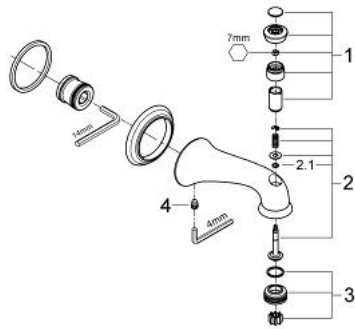

### **PRODUCT DESCRIPTION**

- Colour: chrome
- wall mounted
- GROHE LongLife finish
- automatic diverter: bath/shower
- ¾" NPT female thread
- projection 170 mm (middle mousseur)

### SPARE PARTS, February 2012 – now

- 1: Diverter knob (Spare part-nr. 45734000)
- 2: Diverter (Spare part-nr. 45735000)
- 2.1: O-ring  $\varnothing 6 \times \varnothing 2$  (Spare part-nr. 0128300M)
- 3: Flow straightener, USA (Spare part-nr. 45167000)
- 4: Thread pin (Spare part-nr. 0311700M)