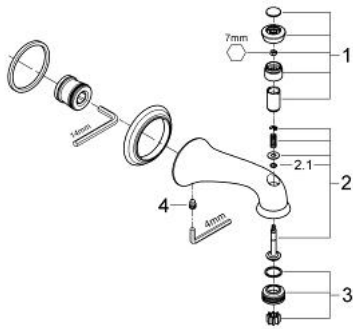

Pure Freude
an Wasser

13 338 000 **PARKFIELD BATH SPOUT**

PRODUCT DESCRIPTION

- Colour: chrome
- wall mounted
- GROHE LongLife finish
- automatic diverter: bath/shower
- 3/4" NPT female thread
- projection 170 mm (middle mousseur)

13 338 000 PARKFIELD BATH SPOUT

SPARE PARTS, 2月 2012 – now

- 1: Diverter knob (Spare part-nr. 45734000)
- 2: Diverter (Spare part-nr. 45735000)
- 2.1: Sealing washer $\text{\O} 6 \times \text{\O} 2$ (Spare part-nr. 0128300M)
- 3: Flow straightener, USA (Spare part-nr. 45167000)
- 4: Thread pin (Spare part-nr. 0311700M)