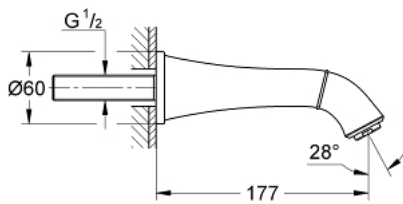

13 341 IG0 GRANDERA BATH SPOUT

PRODUCT DESCRIPTION

- Colour: chrome/gold
- wall mounted
- GROHE LongLife finish
- mousseur
- projection 177 mm
- minimum pressure 1,0 bar

13 341 IG0 GRANDERA BATH SPOUT

SPARE PARTS, June 2012 – now

1: Mousseur (Spare part-nr. 13952G00)