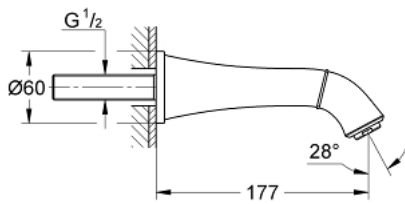

13 341 IG0 GRANDERA BATH SPOUT

PRODUCT DESCRIPTION

- Colour: chrome/gold
- wall mounted
- GROHE LongLife finish
- mousseur
- projection 177 mm
- min. recommended pressure 1.0 bar

Pure Freude
an Wasser

13 341 IG0 GRANDERA BATH SPOUT

SPARE PARTS, 6月 2012 – now

1: Mousseur (Spare part-nr. 13952G00)