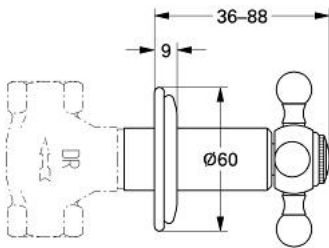

## 19 031 000 SINFONIA CONCEALED VALVE EXPOSED PART

### PRODUCT DESCRIPTION

- Colour: chrome
- for concealed valves, 1/2", 3/4", 1"
- escutcheon
- with cross handle
- marking: hot/cold
- GROHE LongLife finish

## 19 031 000 SINFONIA CONCEALED VALVE EXPOSED PART

**SPARE PARTS**, January 2000 – now

1: Sinfonia cross handles (Spare part-nr. 45291000)

1.1: Marking piece (Spare part-nr. 45305000)

2: Escutcheon (Spare part-nr. 45239000)

3: Sleeve (Spare part-nr. 45566000)

4: Extension for volume control (Spare part-nr. 45565000)\*

\* Optional accessories