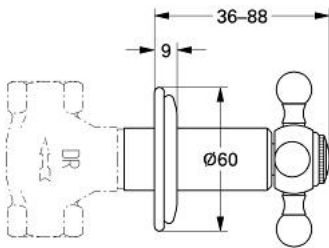

19 031 000 SINFONIA CONCEALED VALVE EXPOSED PART

PRODUCT DESCRIPTION

- Colour: chrome
- for GROHE concealed valves, 1/2", 3/4", 1"
- sliding escutcheon
- with cross handle
- marking: hot/cold
- GROHE LongLife finish

19 031 000 SINFONIA CONCEALED VALVE EXPOSED PART

SPARE PARTS, 1月 2000 – now

- 1: Cross handle (Spare part-nr. 45291000)
- 1.1: Marking piece (Spare part-nr. 45305000)
- 2: Escutcheon (Spare part-nr. 45239000)
- 3: Sleeve (Spare part-nr. 45566000)
- 4: Extension for volume control (Spare part-nr. 45565000)*