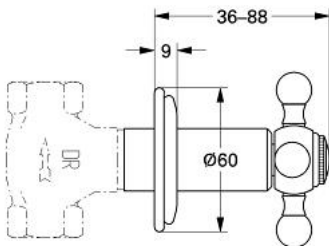

19 031 IG0 SINFONIA CONCEALED VALVE EXPOSED PART

PRODUCT DESCRIPTION

- Colour: chrome/gold
- for concealed valves, 1/2", 3/4", 1"
- escutcheon
- with cross handle
- marking: hot/cold
- GROHE LongLife finish

19 031 IG0 SINFONIA CONCEALED VALVE EXPOSED PART

SPARE PARTS, January 2000 – now

1: Sinfonia cross handles (Spare part-nr. 452911G0)

1.1: Marking piece (Spare part-nr. 45305000)

2: Escutcheon (Spare part-nr. 45239G00)

3: Sleeve (Spare part-nr. 45566000)

4: Extension for volume control (Spare part-nr. 45565000)*

* Optional accessories