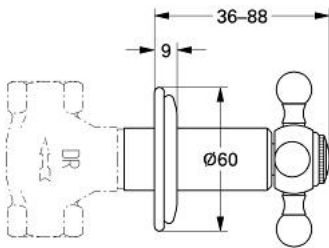

19 031 IG0 SINFONIA CONCEALED VALVE EXPOSED PART

PRODUCT DESCRIPTION

- Colour: chrome/gold
- for GROHE concealed valves, 1/2", 3/4", 1"
- sliding escutcheon
- with cross handle
- marking: hot/cold
- GROHE LongLife finish

19 031 IG0 SINFONIA CONCEALED VALVE EXPOSED PART

SPARE PARTS, 1月 2000 – now

1: Cross handle (Spare part-nr. 45291IG0)

1.1: Marking piece (Spare part-nr. 45305000)

2: Escutcheon (Spare part-nr. 45239G00)

3: Sleeve (Spare part-nr. 45566000)

4: Extension for volume control (Spare part-nr. 45565000)*

* Optional accessories