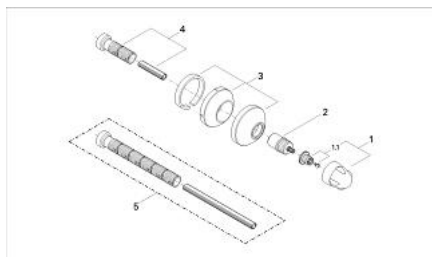

19 033 000 TALIA CONCEALED VALVE EXPOSED PART

PRODUCT DESCRIPTION

- Colour: chrome
- for concealed valves, 1/2", 3/4", 1"
- from 20-80 mm
- Rice Corn handle
- screw flange
- GROHE LongLife finish

19 033 000 TALIA CONCEALED VALVE EXPOSED PART

SPARE PARTS, January 2000 – now

- 1: Handle (Spare part-nr. 45357IP0)
 - 1.1: Replacement handle connection kit (Spare part-nr. 45186000)
 - 1.1.1: O-ring $\varnothing 18.2 \times \varnothing 1.7$ (Spare part-nr. 0392400M)
 - 2: Extension (Spare part-nr. 45204000)
 - 3: Escutcheon (Spare part-nr. 45219000)
 - 4: Extension 20-80 (Spare part-nr. 45202000)
 - 5: Extension 20-200 (Spare part-nr. 45203000)*
- * Optional accessories