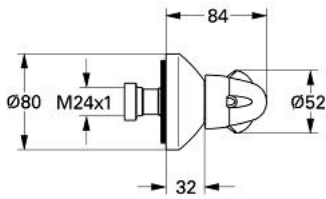

19 033 000 TALIA CONCEALED VALVE EXPOSED PART

PRODUCT DESCRIPTION

- Colour: chrome
- for concealed valves, 1/2", 3/4", 1"
- from 20-80 mm
- Rice Corn handle
- screw flange
- GROHE LongLife finish

19 033 000 TALIA CONCEALED VALVE EXPOSED PART

SPARE PARTS, January 2000 – now

- 1: Handle (Spare part-nr. 45357IP0)
 - 1.1: Replacement handle connection kit (Spare part-nr. 45186000)
 - 1.1.1: O-ring $\varnothing 18.2 \times \varnothing 1.7$ (Spare part-nr. 0392400M)
 - 2: Extension (Spare part-nr. 45204000)
 - 3: Escutcheon (Spare part-nr. 45219000)
 - 4: Extension 20-80 (Spare part-nr. 45202000)
 - 5: Extension 20-200 (Spare part-nr. 45203000)*
- * Optional accessories