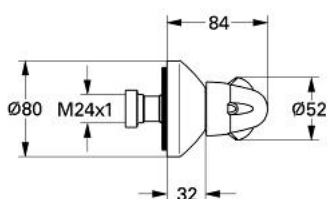

19 033 000 TALIA CONCEALED VALVE EXPOSED PART

PRODUCT DESCRIPTION

- Colour: chrome
- for GROHE concealed valves, 1/2", 3/4", 1"
- installation depth infinitely adjustable 20-80 mm
- with rice corn handle
- escutcheon with screwable wall sealing
- GROHE LongLife finish

19 033 000 TALIA CONCEALED VALVE EXPOSED PART

SPARE PARTS, 1月 2000 – now

1: Handle (Spare part-nr. 45357IP0)

1.1: Replacement handle connection kit (Spare part-nr. 45186000)

1.1.1: O-ring Ø 18.2 x Ø 1.7 (Spare part-nr. 0392400M)