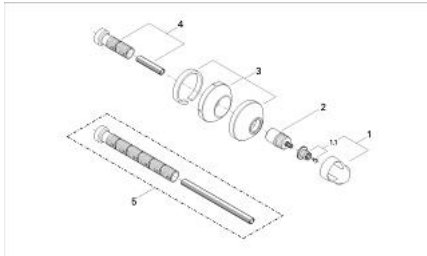

19 033 000 TALIA CONCEALED VALVE EXPOSED PART

PRODUCT DESCRIPTION

- Colour: chrome
- for GROHE concealed valves, 1/2", 3/4", 1"
- installation depth infinitely adjustable 20-80 mm
- with rice corn handle
- escutcheon with screwable wall sealing
- GROHE LongLife finish

19 033 000 TALIA CONCEALED VALVE EXPOSED PART

SPARE PARTS, 1月 2000 – now

1: Handle (Spare part-nr. 45357IP0)

1.1: Replacement handle connection kit (Spare part-nr. 45186000)

1.1.1: O-ring Ø 18.2 x Ø 1.7 (Spare part-nr. 0392400M)

2: Extension for spindle (Spare part-nr. 45204000)

3: Escutcheon (Spare part-nr. 45219000)

4: Extension set, 80 mm (Spare part-nr. 45202000)

5: Extension set 200 mm (Spare part-nr. 45203000)*

* Optional accessories