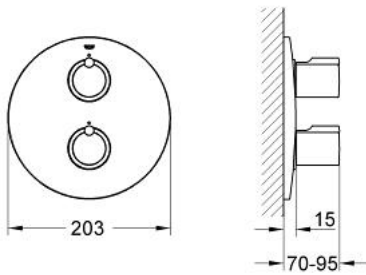

### PRODUCT DESCRIPTION

- Colour: chrome
- trim set for use with rough-in set 34 100
- without concealed body
- volume handle with FlowControl Button (button with individually adjustable stop)
- temperature scale handle with SafeStop at 38°C
- escutcheon- and shaft-sealings
- covered fixing
- GROHE LongLife finish

### SPARE PARTS, January 2001 – now

- 1: Scale handle (Spare part-nr. 47239000)
  - 1.1: Replacement handle connection kit (Spare part-nr. 47248000)
  - 2: Handle for shut-off valve (Spare part-nr. 47629000)
  - 3: Temperature limiter (Spare part-nr. 47634000)
  - 3.1: Replacement handle connection kit (Spare part-nr. 47635000)
  - 4: Escutcheon (Spare part-nr. 47633000)
  - 5: Sleeve (Spare part-nr. 08239000)
  - 6: Extension-set, 27,5 mm (Spare part-nr. 47367000)\*
  - 7: Extension-set, 27,5 mm (Spare part-nr. 47653000)\*
- \* Optional accessories