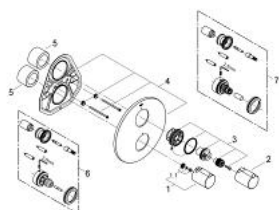

### PRODUCT DESCRIPTION

- Colour: chrome
- trim set for use with rough-in set 34 100
- without concealed body
- volume handle with FlowControl Button (button with individually adjustable stop)
- temperature scale handle with SafeStop at 38°C
- escutcheon- and shaft-sealings
- covered fixing
- GROHE LongLife finish

### SPARE PARTS, January 2001 – now

- 1: Scale handle (Spare part-nr. 47239000)
  - 1.1: Replacement handle connection kit (Spare part-nr. 47248000)
  - 2: Handle for shut-off valve (Spare part-nr. 47629000)
  - 3: Temperature limiter (Spare part-nr. 47634000)
  - 3.1: Replacement handle connection kit (Spare part-nr. 47635000)
  - 4: Escutcheon (Spare part-nr. 47633000)
  - 5: Sleeve (Spare part-nr. 08239000)
  - 6: Extension-set, 27,5 mm (Spare part-nr. 47367000)\*
  - 7: Extension-set, 27,5 mm (Spare part-nr. 47653000)\*
- \* Optional accessories