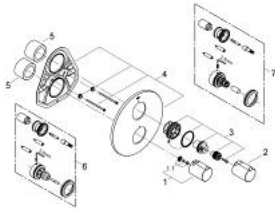

19 066 000 TENSO THERMOSTATIC SHOWER MIXER

PRODUCT DESCRIPTION

- Colour: chrome
- trim set for use with rough-in set 34 100
- without concealed body
- volume handle with FlowControl Button (button with individually adjustable stop)
- temperature scale handle with GROHE SafeStop at 38°C
- escutcheon- and shaft-sealings
- covered fixing
- GROHE LongLife finish

19 066 000 TENSU THERMOSTATIC SHOWER MIXER

SPARE PARTS, 1月 2001 – now

- 1: Temperature scale handle (Spare part-nr. 47239000)
- 1.1: Replacement handle connection kit (Spare part-nr. 47248000)
- 2: Handle for shut-off valve (Spare part-nr. 47629000)
- 3: Stop (Spare part-nr. 47634000)
- 3.1: Replacement handle connection kit (Spare part-nr. 47635000)
- 4: Escutcheon (Spare part-nr. 47633000)
- 5: Sleeve (Spare part-nr. 08239000)
- 6: Extension set 27.5 mm (Spare part-nr. 47367000)*
- 7: Extension set 27.5 mm (Spare part-nr. 47653000)*