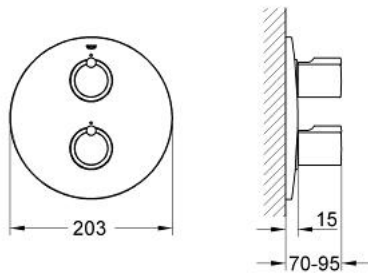

19 066 000 TENSO THERMOSTATIC SHOWER MIXER

PRODUCT DESCRIPTION

- Colour: chrome
- trim set for use with rough-in set 34 100
- without concealed body
- volume handle with FlowControl Button (button with individually adjustable stop)
- temperature scale handle with GROHE SafeStop at 38°C
- escutcheon- and shaft-sealings
- covered fixing
- GROHE LongLife finish

19 066 000 TENSU THERMOSTATIC SHOWER MIXER

SPARE PARTS, 1月 2001 – now

- 1: Temperature scale handle (Spare part-nr. 47239000)
- 1.1: Replacement handle connection kit (Spare part-nr. 47248000)
- 2: Handle for shut-off valve (Spare part-nr. 47629000)
- 3: Stop (Spare part-nr. 47634000)
- 3.1: Replacement handle connection kit (Spare part-nr. 47635000)
- 4: Escutcheon (Spare part-nr. 47633000)
- 5: Sleeve (Spare part-nr. 08239000)
- 6: Extension set 27.5 mm (Spare part-nr. 47367000)*
- 7: Extension set 27.5 mm (Spare part-nr. 47653000)*