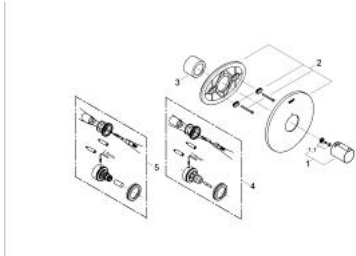

19 067 000 TENS0 THERMOSTAT FOR BATH AND/OR SHOWER

PRODUCT DESCRIPTION

- Colour: chrome
- final installation set for
 - 34 101
 - 34 102
- without concealed body
- temperature scale handle with SafeStop at 38°C
- escutcheon- and shaft-sealing
- covered fixing
- GROHE LongLife finish

19 067 000 TENSIO THERMOSTAT FOR BATH AND/OR SHOWER

SPARE PARTS, January 2001 – now

1: Scale handle (Spare part-nr. 47239000)

1.1: Replacement handle connection kit (Spare part-nr. 47248000)

2: Escutcheon (Spare part-nr. 47636000)

3: Sleeve (Spare part-nr. 08239000)

4: Extension-set, 27,5 mm (Spare part-nr. 47367000)*

5: Extension-set, 27,5 mm (Spare part-nr. 47653000)*

* Optional accessories