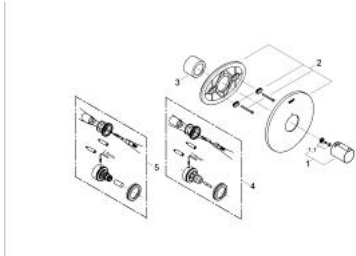

19 067 000 **TENSO CENTRAL THERMOSTATIC MIXER**

PRODUCT DESCRIPTION

- Colour: chrome
- set for final installation for
- 34 101
- 34 102
- without concealed body
- temperature scale handle with GROHE SafeStop at 38°C
- escutcheon and shaft sealing
- covered fixing
- GROHE LongLife finish

19 067 000 TENSU CENTRAL THERMOSTATIC MIXER

SPARE PARTS, 1月 2001 – now

- 1: Temperature scale handle (Spare part-nr. 47239000)
- 1.1: Replacement handle connection kit (Spare part-nr. 47248000)
- 2: Escutcheon (Spare part-nr. 47636000)
- 3: Sleeve (Spare part-nr. 08239000)
- 4: Extension set 27.5 mm (Spare part-nr. 47367000)*
- 5: Extension set 27.5 mm (Spare part-nr. 47653000)*