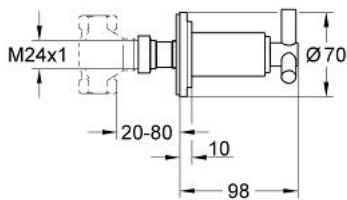

### PRODUCT DESCRIPTION

- Colour: chrome
- trim set for 35 028 000
- for concealed valves, 1/2", 3/4", 1"
- GROHE LongLife finish
- from 20-80 mm
- screw flange
- with Ypsilon handle