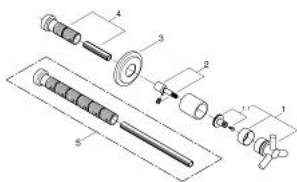

19 069 000 ATRIO CONCEALED VALVE EXPOSED PART

SPARE PARTS, November 2013 – now

- 1: Handle Atrio Ypsilon (Spare part-nr. 45603000)
- 1.1: Replacement handle connection kit (Spare part-nr. 45605000)
- 2: Extension (Spare part-nr. 45607000)
- 3: Escutcheon (Spare part-nr. 45608000)
- 4: Extension 20-80 (Spare part-nr. 45202000)
- 5: Extension 20-200 (Spare part-nr. 45203000)*

* Optional accessories