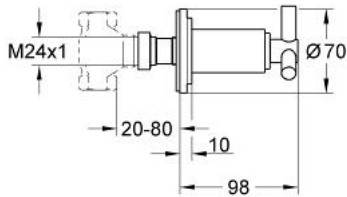

19 069 000 ATRIO CONCEALED VALVE EXPOSED PART

PRODUCT DESCRIPTION

- Colour: chrome
- trim set for 35 028 000
- for GROHE concealed valves, 1/2", 3/4", 1"
- GROHE LongLife finish
- installation depth infinitely adjustable 20-80 mm
- escutcheon with screwable wall sealing
- with Ypsilon handle

19 069 000 **ATRIO CONCEALED VALVE EXPOSED PART**

SPARE PARTS, 11月 2013 – now

1: Handle Atrio Ypsilon (Spare part-nr. 45603000)

1.1: Replacement handle connection kit (Spare part-nr. 45605000)

2: Extension for spindle (Spare part-nr. 45607000)