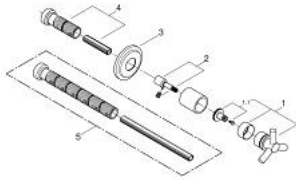

19 069 000 ATRIO CONCEALED VALVE EXPOSED PART

PRODUCT DESCRIPTION

- Colour: chrome
- trim set for 35 028 000
- for GROHE concealed valves, 1/2", 3/4", 1"
- GROHE LongLife finish
- installation depth infinitely adjustable 20-80 mm
- escutcheon with screwable wall sealing
- with Ypsilon handle

19 069 000 **ATRIO CONCEALED VALVE EXPOSED PART**

SPARE PARTS, 11月 2013 – now

1: Handle Atrio Ypsilon (Spare part-nr. 45603000)

1.1: Replacement handle connection kit (Spare part-nr. 45605000)

2: Extension for spindle (Spare part-nr. 45607000)

3: Escutcheon (Spare part-nr. 45608000)

4: Extension set, 80 mm (Spare part-nr. 45202000)

5: Extension set 200 mm (Spare part-nr. 45203000)*

* Optional accessories