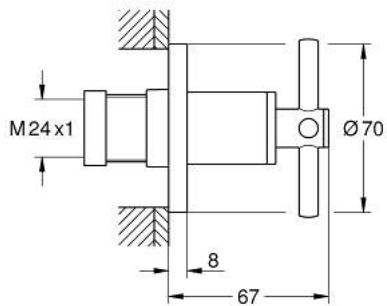

19 069 003 ATRIO CONCEALED VALVE EXPOSED PART

PRODUCT DESCRIPTION

- Colour: chrome
- for GROHE concealed valve 35 028 000 or 29 032 000
- GROHE LongLife finish
- installation depth infinitely adjustable 20-80 mm
- escutcheon with screwable wall sealing
- with cross handle

19 069 003 **ATRIO CONCEALED VALVE EXPOSED PART**

SPARE PARTS, 4月 2017 – now

1: Extension for spindle (Spare part-nr. 45988000)

2: Cross handles (Spare part-nr. 18026003)