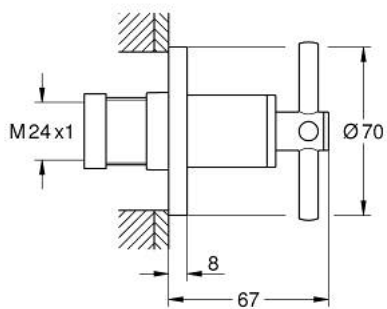

19 069 DC3 ATRIO CONCEALED VALVE EXPOSED PART

PRODUCT DESCRIPTION

- Colour: Supersteel
- for GROHE concealed valve 35 028 000 or 29 032 000
- GROHE LongLife finish
- from 20-80 mm
- screw flange
- with cross handle

19 069 DC3 **ATRIO CONCEALED VALVE EXPOSED PART**

SPARE PARTS, April 2017 – now

1: Extension (Spare part-nr. 45988000)

2: Cross handles (Spare part-nr. 18026DC3)