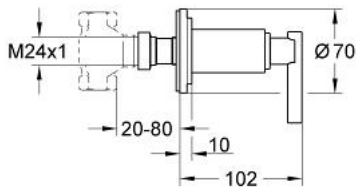

19 088 000 ATRIO CONCEALED VALVE EXPOSED PART

PRODUCT DESCRIPTION

- Colour: chrome
- trim set for 35 028 000
- for concealed valves, 1/2", 3/4", 1"
- GROHE LongLife finish
- from 20-80 mm
- screw flange
- with Jota handle

19 088 000 ATRIO CONCEALED VALVE EXPOSED PART

SPARE PARTS, November 2013 – now

1: Handle Jota (Spare part-nr. 45609000)

1.1: Replacement handle connection kit (Spare part-nr. 45605000)

2: Extension (Spare part-nr. 45607000)