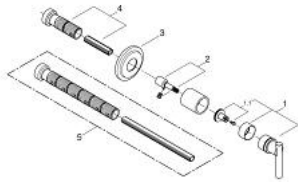

19 088 000 ATRIO CONCEALED VALVE EXPOSED PART

PRODUCT DESCRIPTION

- Colour: chrome
- trim set for 35 028 000
- for concealed valves, 1/2", 3/4", 1"
- GROHE LongLife finish
- from 20-80 mm
- screw flange
- with Jota handle

19 088 000 ATRIO CONCEALED VALVE EXPOSED PART

SPARE PARTS, November 2013 – now

1: Handle Jota (Spare part-nr. 45609000)

1.1: Replacement handle connection kit (Spare part-nr. 45605000)

2: Extension (Spare part-nr. 45607000)