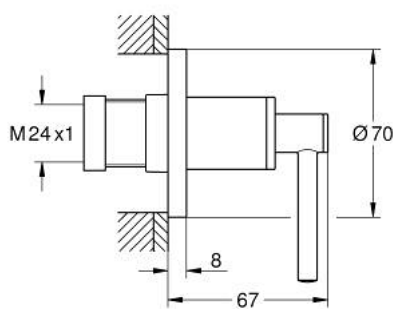

19 088 003 ATRIO CONCEALED VALVE EXPOSED PART

PRODUCT DESCRIPTION

- Colour: chrome
- for GROHE concealed valve 35 028 000 or 29 032 000
- GROHE LongLife finish
- installation depth infinitely adjustable 20-80 mm
- escutcheon with screwable wall sealing
- with lever handle

19 088 003 **ATRIO CONCEALED VALVE EXPOSED PART**

SPARE PARTS, 4月 2017 – now

1: Extension for spindle (Spare part-nr. 45988000)

2: Lever handles (Spare part-nr. 18027003)