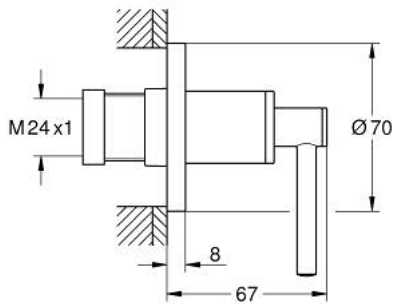

19 088 AL3 ATRIO CONCEALED VALVE EXPOSED PART

PRODUCT DESCRIPTION

- Colour: brushed hard graphite
- for GROHE concealed valve 35 028 000 or 29 032 000
- GROHE LongLife finish
- from 20-80 mm
- screw flange
- with lever handle

19 088 AL3 ATRIO CONCEALED VALVE EXPOSED PART

SPARE PARTS, April 2017 – now

1: Extension (Spare part-nr. 45988000)

2: Lever handles (Spare part-nr. 18027AL3)