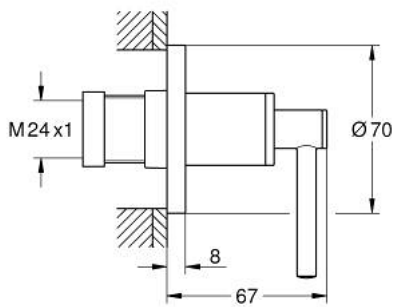

## 19 088 AL3 ATRIO CONCEALED VALVE EXPOSED PART

### PRODUCT DESCRIPTION

- Colour: brushed hard graphite
- for GROHE concealed valve 35 028 000 or 29 032 000
- GROHE LongLife finish
- installation depth infinitely adjustable 20-80 mm
- escutcheon with screwable wall sealing
- with lever handle

## 19 088 AL3 ATRIO CONCEALED VALVE EXPOSED PART

**SPARE PARTS**, 4月 2017 – now

1: Extension for spindle (Spare part-nr. 45988000)

2: Lever handles (Spare part-nr. 18027AL3)