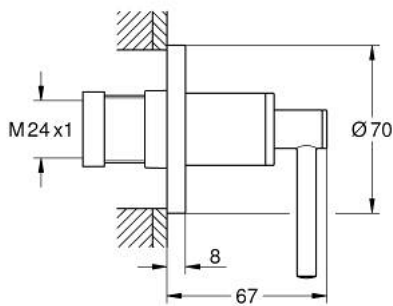

## 19 088 DC3 ATRIO CONCEALED VALVE EXPOSED PART

### PRODUCT DESCRIPTION

- Colour: Supersteel
- for GROHE concealed valve 35 028 000 or 29 032 000
- GROHE LongLife finish
- from 20-80 mm
- screw flange
- with lever handle

## 19 088 DC3 **ATRIO CONCEALED VALVE EXPOSED PART**

**SPARE PARTS**, April 2017 – now

1: Extension (Spare part-nr. 45988000)

2: Lever handles (Spare part-nr. 18027DC3)