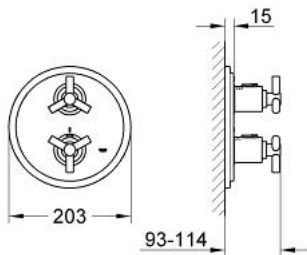

19 135 000 ATRIO THERMOSTAT BATH/SHOWER MIXER

PRODUCT DESCRIPTION

- Colour: chrome
- final installation set for
- 34 103
- without concealed body
- Aquadimmer with multiple function
- - shut off and flow control
- automatic diverter: bath/shower
- Aquadimmer handle with stop ring
- with ceramic disks
- temperature scale handle with SafeStop at 38°C
- escutcheon- and shaft-sealings
- covered fixing
- with Ypsilon handle
- GROHE LongLife finish

19 135 000 ATRIO THERMOSTAT BATH/SHOWER MIXER

SPARE PARTS, November 2007 – now

- 1: Handle Atrio Ypsilon (Spare part-nr. 47289000)
- 1.1: Repl. kit f.handle fastening (Spare part-nr. 08943000)
- 2: Scale handle (Spare part-nr. 06676000)
- 3: Handle for shut-off valve (Spare part-nr. 06654000)
- 4: Fastening set (Spare part-nr. 47666000)
- 5: Escutcheon (Spare part-nr. 47326000)
- 6: Extension-set, 27,5 mm (Spare part-nr. 47654000)*