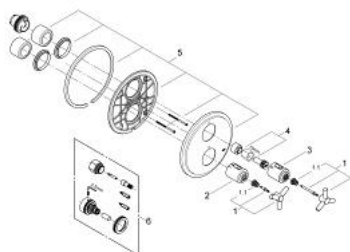

19 135 000 ATRIO THERMOSTAT BATH/SHOWER MIXER

PRODUCT DESCRIPTION

- Colour: chrome
- final installation set for
- 34 103
- without concealed body
- Aquadimmer with multiple function
- - shut off and flow control
- automatic diverter: bath/shower
- Aquadimmer handle with stop ring
- with ceramic disks
- temperature scale handle with SafeStop at 38°C
- escutcheon- and shaft-sealings
- covered fixing
- with Ypsilon handle
- GROHE LongLife finish

19 135 000 ATRIO THERMOSTAT BATH/SHOWER MIXER

SPARE PARTS, November 2007 – now

- 1: Handle Atrio Ypsilon (Spare part-nr. 47289000)
- 1.1: Repl. kit f.handle fastening (Spare part-nr. 08943000)
- 2: Scale handle (Spare part-nr. 06676000)
- 3: Handle for shut-off valve (Spare part-nr. 06654000)
- 4: Fastening set (Spare part-nr. 47666000)
- 5: Escutcheon (Spare part-nr. 47326000)
- 6: Extension-set, 27,5 mm (Spare part-nr. 47654000)*