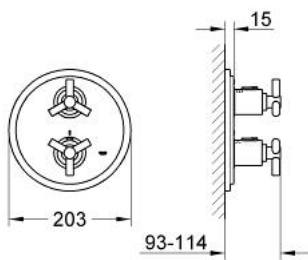

19 135 000 ATRIO THERMOSTATIC BATH MIXER

PRODUCT DESCRIPTION

- Colour: chrome
- set for final installation for
- 34 103
- without concealed body
- Aquadimmer with multiple function
- shut off and flow control
- diverter bath/shower
- Aquadimmer handle with stop ring
- with ceramic disks
- temperature scale handle with GROHE SafeStop at 38°C
- escutcheon- and shaft-sealings
- covered fixing
- with Ypsilon handle
- GROHE LongLife finish

19 135 000 **ATRIO THERMOSTATIC BATH MIXER**

SPARE PARTS, 11月 2007 – now

1: Handle Atrio Ypsilon (Spare part-nr. 47289000)

1.1: Snap insert (Spare part-nr. 08943000)

2: Temperature scale handle (Spare part-nr. 06676000)

3: Handle for shut-off valve (Spare part-nr. 06654000)

4: Fixation (Spare part-nr. 47666000)

5: Escutcheon (Spare part-nr. 47326000)

6: Extension set 27.5 mm (Spare part-nr. 47654000)*

* Optional accessories