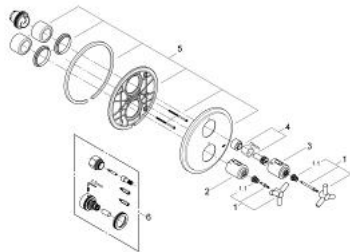

19 135 000 ATRIO THERMOSTATIC BATH MIXER

PRODUCT DESCRIPTION

- Colour: chrome
- set for final installation for
- 34 103
- without concealed body
- Aquadimmer with multiple function
- shut off and flow control
- diverter bath/shower
- Aquadimmer handle with stop ring
- with ceramic disks
- temperature scale handle with GROHE SafeStop at 38°C
- escutcheon- and shaft-sealings
- covered fixing
- with Ypsilon handle
- GROHE LongLife finish

19 135 000 **ATRIO THERMOSTATIC BATH MIXER**

SPARE PARTS, 11月 2007 – now

1: Handle Atrio Ypsilon (Spare part-nr. 47289000)

1.1: Snap insert (Spare part-nr. 08943000)

2: Temperature scale handle (Spare part-nr. 06676000)

3: Handle for shut-off valve (Spare part-nr. 06654000)

4: Fixation (Spare part-nr. 47666000)

5: Escutcheon (Spare part-nr. 47326000)

6: Extension set 27.5 mm (Spare part-nr. 47654000)*

* Optional accessories