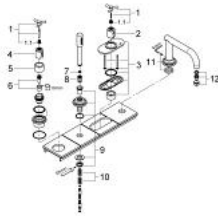

19 141 000 ATRIO FOUR-HOLE BATH COMBINATION

PRODUCT DESCRIPTION

- Colour: chrome
- for installation under tiled surround
- consisting of:
- set for final installation (for 34 086 000)
- without baseframe
- bath inlet with mousseur
- Sena hand shower
- metal shower hose 2000 mm
- Aquadimmer handle
- temperature scale handle with GROHE SafeStop at 38°C
- with Ypsilon handle
- GROHE LongLife finish
- min. recommended pressure 1.0 bar

19 141 000 ATRIO FOUR-HOLE BATH COMBINATION

SPARE PARTS, 6月 2008 – now

- 1: Handle Atrio Ypsilon (Spare part-nr. 47289000)
- 1.1: Snap insert (Spare part-nr. 08943000)
- 2: Temperature scale handle (Spare part-nr. 06676000)
- 3: Escutcheon (Spare part-nr. 47665000)
- 4: Handle for shut-off valve (Spare part-nr. 06654000)
- 5: Sleeve (Spare part-nr. 04952000)
- 6: Fixation (Spare part-nr. 47666000)
- 7: Dirt strainer (Spare part-nr. 0700200M)
- 8: Cone nut (Spare part-nr. 08864000)
- 9: Spray holder (Spare part-nr. 47668000)
- 10: Compression spring (Spare part-nr. 00869000)
- 11: Spout connection set (Spare part-nr. 47670000)
- 12: Sistra (Spare part-nr. 13907000)