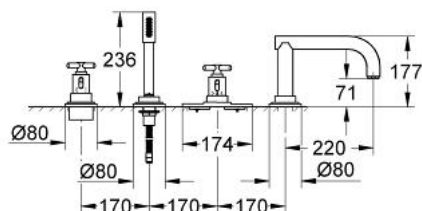

19 141 000 ATRIO FOUR-HOLE BATH COMBINATION

PRODUCT DESCRIPTION

- Colour: chrome
- for installation under tiled surround
- consisting of:
- set for final installation (for 34 086 000)
- without baseframe
- bath inlet with mousseur
- Sena hand shower
- metal shower hose 2000 mm
- Aquadimmer handle
- temperature scale handle with GROHE SafeStop at 38°C
- with Ypsilon handle
- GROHE LongLife finish
- min. recommended pressure 1.0 bar

19 141 000 ATRIO FOUR-HOLE BATH COMBINATION

SPARE PARTS, 6月 2008 – now

- 1: Handle Atrio Ypsilon (Spare part-nr. 47289000)
- 1.1: Snap insert (Spare part-nr. 08943000)
- 2: Temperature scale handle (Spare part-nr. 06676000)
- 3: Escutcheon (Spare part-nr. 47665000)
- 4: Handle for shut-off valve (Spare part-nr. 06654000)
- 5: Sleeve (Spare part-nr. 04952000)
- 6: Fixation (Spare part-nr. 47666000)
- 7: Dirt strainer (Spare part-nr. 0700200M)
- 8: Cone nut (Spare part-nr. 08864000)
- 9: Spray holder (Spare part-nr. 47668000)
- 10: Compression spring (Spare part-nr. 00869000)
- 11: Spout connection set (Spare part-nr. 47670000)
- 12: Sistra (Spare part-nr. 13907000)