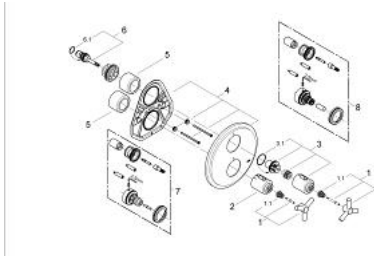

19 144 000 ATRIO THERMOSTAT SHOWER MIXER

PRODUCT DESCRIPTION

- Colour: chrome
- final installation set for
- 34 100
- without concealed body
- volume handle with EcoButton (economy button with individually adjustable economy stop)
- temperature scale handle with SafeStop at 38°C
- escutcheon- and shaft-sealings
- covered fixing
- with Ypsilon handle
- GROHE LongLife finish

19 144 000 ATRIO THERMOSTAT SHOWER MIXER

SPARE PARTS, January 2000 – now

- 1: Handle Atrio Ypsilon (Spare part-nr. 47289000)
 - 1.1: Repl. kit f.handle fastening (Spare part-nr. 08943000)
 - 2: Scale handle (Spare part-nr. 06676000)
 - 3: Handle for shut-off valve (Spare part-nr. 47311000)
 - 3.1: O-ring $\varnothing 31 \times \varnothing 2$ (Spare part-nr. 0354000M)
 - 4: Escutcheon (Spare part-nr. 47326000)
 - 5: Sleeve (Spare part-nr. 04952000)
 - 6: Headpart ceramic (Spare part-nr. 06709000)
 - 6.1: O-ring $\varnothing 18.2 \times \varnothing 1.7$ (Spare part-nr. 0392400M)
 - 7: Extension-set, 27,5 mm (Spare part-nr. 47367000)*
 - 8: Extension-set, 27,5 mm (Spare part-nr. 47653000)*
- * Optional accessories