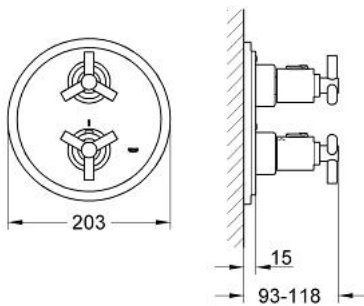

19 144 000 ATRIO THERMOSTAT SHOWER MIXER

PRODUCT DESCRIPTION

- Colour: chrome
- final installation set for
- 34 100
- without concealed body
- volume handle with EcoButton (economy button with individually adjustable economy stop)
- temperature scale handle with SafeStop at 38°C
- escutcheon- and shaft-sealings
- covered fixing
- with Ypsilon handle
- GROHE LongLife finish

19 144 000 ATRIO THERMOSTAT SHOWER MIXER

SPARE PARTS, January 2000 – now

- 1: Handle Atrio Ypsilon (Spare part-nr. 47289000)
 - 1.1: Repl. kit f.handle fastening (Spare part-nr. 08943000)
 - 2: Scale handle (Spare part-nr. 06676000)
 - 3: Handle for shut-off valve (Spare part-nr. 47311000)
 - 3.1: O-ring $\varnothing 31 \times \varnothing 2$ (Spare part-nr. 0354000M)
 - 4: Escutcheon (Spare part-nr. 47326000)
 - 5: Sleeve (Spare part-nr. 04952000)
 - 6: Headpart ceramic (Spare part-nr. 06709000)
 - 6.1: O-ring $\varnothing 18.2 \times \varnothing 1.7$ (Spare part-nr. 0392400M)
 - 7: Extension-set, 27,5 mm (Spare part-nr. 47367000)*
 - 8: Extension-set, 27,5 mm (Spare part-nr. 47653000)*
- * Optional accessories