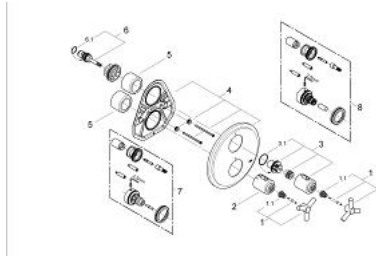

19 144 000 ATRIO THERMOSTATIC SHOWER MIXER

PRODUCT DESCRIPTION

- Colour: chrome
- set for final installation for
- 34 100
- without concealed body
- volume handle with GROHE EcoButton (economy button with individually adjustable economy stop)
- temperature scale handle with GROHE SafeStop at 38°C
- escutcheon- and shaft-sealings
- covered fixing
- with Ypsilon handle
- GROHE LongLife finish

19 144 000 ATRIO THERMOSTATIC SHOWER MIXER

SPARE PARTS, 1月 2000 – now

1: Handle Atrio Ypsilon (Spare part-nr. 47289000)

1.1: Snap insert (Spare part-nr. 08943000)

2: Temperature scale handle (Spare part-nr. 06676000)

3: Handle for shut-off valve (Spare part-nr. 47311000)

3.1: O-ring $\varnothing 31 \times \varnothing 2$ (Spare part-nr. 0354000M)

4: Escutcheon (Spare part-nr. 47326000)

5: Sleeve (Spare part-nr. 04952000)

6: Ceramic headpart (Spare part-nr. 06709000)

6.1: O-ring $\varnothing 18.2 \times \varnothing 1.7$ (Spare part-nr. 0392400M)

7: Extension set 27.5 mm (Spare part-nr. 47367000)*

8: Extension set 27.5 mm (Spare part-nr. 47653000)*