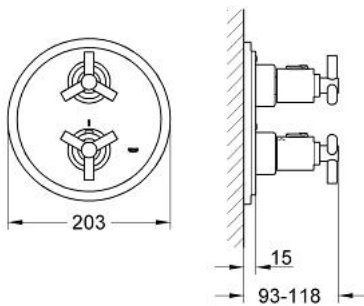

19 144 000 ATRIO THERMOSTATIC SHOWER MIXER

PRODUCT DESCRIPTION

- Colour: chrome
- set for final installation for
- 34 100
- without concealed body
- volume handle with GROHE EcoButton (economy button with individually adjustable economy stop)
- temperature scale handle with GROHE SafeStop at 38°C
- escutcheon- and shaft-sealings
- covered fixing
- with Ypsilon handle
- GROHE LongLife finish

19 144 000 ATRIO THERMOSTATIC SHOWER MIXER

SPARE PARTS, 1月 2000 – now

1: Handle Atrio Ypsilon (Spare part-nr. 47289000)

1.1: Snap insert (Spare part-nr. 08943000)

2: Temperature scale handle (Spare part-nr. 06676000)

3: Handle for shut-off valve (Spare part-nr. 47311000)

3.1: O-ring $\varnothing 31 \times \varnothing 2$ (Spare part-nr. 0354000M)

4: Escutcheon (Spare part-nr. 47326000)

5: Sleeve (Spare part-nr. 04952000)

6: Ceramic headpart (Spare part-nr. 06709000)

6.1: O-ring $\varnothing 18.2 \times \varnothing 1.7$ (Spare part-nr. 0392400M)

7: Extension set 27.5 mm (Spare part-nr. 47367000)*

8: Extension set 27.5 mm (Spare part-nr. 47653000)*