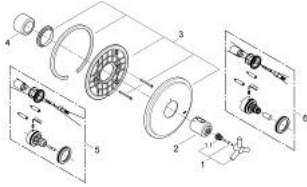

19 147 000 ATRIO THERMOSTAT FOR BATH AND/OR SHOWER

PRODUCT DESCRIPTION

- Colour: chrome
- final installation set for
- 34 101
- 34 102
- without concealed body
- temperature scale handle with SafeStop at 38°C
- escutcheon- and shaft-sealing
- covered fixing
- with Ypsilon handle
- GROHE LongLife finish

19 147 000 ATRIO THERMOSTAT FOR BATH AND/OR SHOWER

SPARE PARTS, January 2000 – now

- 1: Handle Atrio Ypsilon (Spare part-nr. 47289000)
- 1.1: Repl. kit f.handle fastening (Spare part-nr. 08943000)
- 2: Scale handle (Spare part-nr. 06676000)
- 3: Escutcheon (Spare part-nr. 47368000)
- 4: Sleeve (Spare part-nr. 08239000)
- 5: Extension-set, 27,5 mm (Spare part-nr. 47367000)*
- 6: Extension-set, 27,5 mm (Spare part-nr. 47653000)*