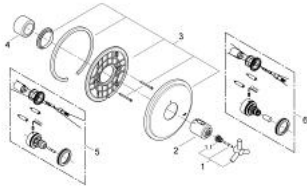

### **PRODUCT DESCRIPTION**

- Colour: chrome
- set for final installation for
- 34 101
- 34 102
- without concealed body
- temperature scale handle with GROHE SafeStop at 38°C
- escutcheon and shaft sealing
- covered fixing
- with Ypsilon handle
- GROHE LongLife finish

### SPARE PARTS, 1月 2000 – now

1: Handle Atrio Ypsilon (Spare part-nr. 47289000)

1.1: Snap insert (Spare part-nr. 08943000)

2: Temperature scale handle (Spare part-nr. 06676000)

3: Escutcheon (Spare part-nr. 47368000)

4: Sleeve (Spare part-nr. 08239000)

5: Extension set 27.5 mm (Spare part-nr. 47367000)\*

6: Extension set 27.5 mm (Spare part-nr. 47653000)\*

\* Optional accessories