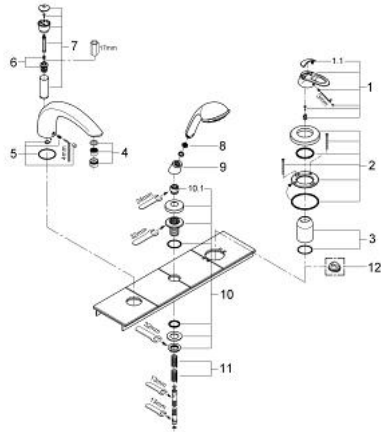

19 157 000 CHIARA 3-HOLE BATH/SHOWER COMBINATION

PRODUCT DESCRIPTION

- Colour: chrome
- trim set for 33 339 000
- without base frame
- consists of:
 - single lever mixer operating element
 - bath spout
 - Sistra
 - automatic diverter: bath/shower
 - handshower Relexa Massage 28 795 000
 - metal shower hose 2000 mm (28 146 000)
 - optional temperature limiter ref. no. 46 308
- for installation on tiles
- GROHE LongLife finish

19 157 000 CHIARA 3-HOLE BATH/SHOWER COMBINATION

SPARE PARTS, April 2007 – now

- 1: Lever (Spare part-nr. 46531IP0)
- 1.1: Cap (Spare part-nr. 11280P00)
- 2: Escutcheon (Spare part-nr. 46478000)
- 2.1: Seat washer (Spare part-nr. 0431900M)
- 3: Shield (Spare part-nr. 46479000)
- 4: Sistra (Spare part-nr. 13907000)
- 5: Repl. kit f. cast spout (Spare part-nr. 45396000)
- 6: Diverter (Spare part-nr. 45187000)
- 7: Diverter knob (Spare part-nr. 46540000)
- 8: Dirt strainer (Spare part-nr. 0700200M)
- 9: Coupling piece (Spare part-nr. 46486000)
- 10: Spray holder (Spare part-nr. 46487IX0)
- 10.1: Hose sealing (Spare part-nr. 45412XX0)
- 11: Compression spring (Spare part-nr. 00869000)
- 12: Temperature limiter (Spare part-nr. 46308000)*