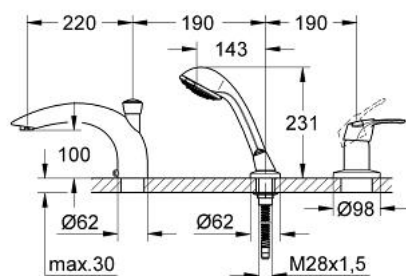

19 157 000 CHIARA 3-HOLE BATH/SHOWER COMBINATION

PRODUCT DESCRIPTION

- Colour: chrome
- trim set for 33 339 000
- without base frame
- consists of:
 - single lever mixer operating element
 - bath spout
 - Sistra
 - automatic diverter: bath/shower
 - handshower Relexa Massage 28 795 000
 - metal shower hose 2000 mm (28 146 000)
 - optional temperature limiter ref. no. 46 308
- for installation on tiles
- GROHE LongLife finish

19 157 000 CHIARA 3-HOLE BATH/SHOWER COMBINATION

SPARE PARTS, April 2007 – now

- 1: Lever (Spare part-nr. 46531IP0)
- 1.1: Cap (Spare part-nr. 11280P00)
- 2: Escutcheon (Spare part-nr. 46478000)
- 2.1: Seat washer (Spare part-nr. 0431900M)
- 3: Shield (Spare part-nr. 46479000)
- 4: Sistra (Spare part-nr. 13907000)
- 5: Repl. kit f. cast spout (Spare part-nr. 45396000)
- 6: Diverter (Spare part-nr. 45187000)
- 7: Diverter knob (Spare part-nr. 46540000)
- 8: Dirt strainer (Spare part-nr. 0700200M)
- 9: Coupling piece (Spare part-nr. 46486000)
- 10: Spray holder (Spare part-nr. 46487IX0)
- 10.1: Hose sealing (Spare part-nr. 45412XX0)
- 11: Compression spring (Spare part-nr. 00869000)
- 12: Temperature limiter (Spare part-nr. 46308000)*