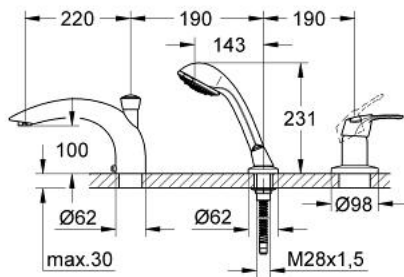

19 157 000 CHIARA THREE-HOLE SINGLE-LEVER BATH COMBINATION

PRODUCT DESCRIPTION

- Colour: chrome
- trim set for 33 339
- without baseframe
- consisting of:
 - single lever mixer operating element
 - bath inlet
 - Sistra flow straightener
 - automatic diverter: bath/shower
 - hand shower Relaxa Massage (28 795 000)
 - metal shower hose 2000 mm (28 146 000)
 - optional temperature limiter ref. no. 46 308
 - for installation under tiled surround
 - GROHE LongLife finish

19 157 000 CHIARA THREE-HOLE SINGLE-LEVER BATH COMBINATION

SPARE PARTS, 4月 2007 – now

- 1: Lever (Spare part-nr. 46531IP0)
- 1.1: Cover cap (Spare part-nr. 11280P00)
- 2: Escutcheon (Spare part-nr. 46478000)
- 2.1: Sealing washer (Spare part-nr. 0431900M)
- 3: Cap (Spare part-nr. 46479000)
- 4: Sistra (Spare part-nr. 13907000)
- 5: Spout connection set (Spare part-nr. 45396000)
- 6: Diverter (Spare part-nr. 45187000)
- 7: Diverter knob (Spare part-nr. 46540000)
- 8: Dirt strainer (Spare part-nr. 0700200M)
- 9: Coupling piece (Spare part-nr. 46486000)
- 10: Spray holder (Spare part-nr. 464871X0)
- 10.1: Hose sealing (Spare part-nr. 45412XX0)
- 11: Compression spring (Spare part-nr. 00869000)
- 12: Temperature limiter (Spare part-nr. 46308000)*