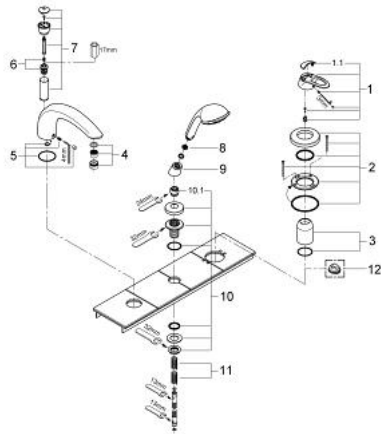

19 157 000 CHIARA THREE-HOLE SINGLE-LEVER BATH COMBINATION

PRODUCT DESCRIPTION

- Colour: chrome
- trim set for 33 339
- without baseframe
- consisting of:
 - single lever mixer operating element
 - bath inlet
 - Sistra flow straightener
 - automatic diverter: bath/shower
 - hand shower Relaxa Massage (28 795 000)
 - metal shower hose 2000 mm (28 146 000)
 - optional temperature limiter ref. no. 46 308
 - for installation under tiled surround
 - GROHE LongLife finish

19 157 000 CHIARA THREE-HOLE SINGLE-LEVER BATH COMBINATION

SPARE PARTS, 4月 2007 – now

- 1: Lever (Spare part-nr. 46531IP0)
- 1.1: Cover cap (Spare part-nr. 11280P00)
- 2: Escutcheon (Spare part-nr. 46478000)
- 2.1: Sealing washer (Spare part-nr. 0431900M)
- 3: Cap (Spare part-nr. 46479000)
- 4: Sistra (Spare part-nr. 13907000)
- 5: Spout connection set (Spare part-nr. 45396000)
- 6: Diverter (Spare part-nr. 45187000)
- 7: Diverter knob (Spare part-nr. 46540000)
- 8: Dirt strainer (Spare part-nr. 0700200M)
- 9: Coupling piece (Spare part-nr. 46486000)
- 10: Spray holder (Spare part-nr. 464871X0)
- 10.1: Hose sealing (Spare part-nr. 45412XX0)
- 11: Compression spring (Spare part-nr. 00869000)
- 12: Temperature limiter (Spare part-nr. 46308000)*