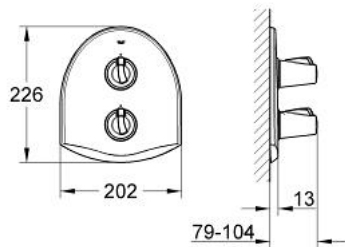

19 159 000 CHIARA THERMOSTAT SHOWER MIXER

PRODUCT DESCRIPTION

- Colour: chrome
- trim set for use with rough-in set 34 100
- without concealed body
- volume handle with FlowControl Button (button with individually adjustable stop)
- temperature scale handle with SafeStop at 38°C
- escutcheon- and shaft-sealings
- covered fixing
- GROHE LongLife finish

19 159 000 CHIARA THERMOSTAT SHOWER MIXER

SPARE PARTS, January 2002 – now

- 1: Scale handle (Spare part-nr. 47692IP0)
- 1.1: Cap (Spare part-nr. 11366P0M)
- 2: Handle for shut-off valve (Spare part-nr. 47695IP0)
- 2.1: Cap (Spare part-nr. 11366P0M)
- 3: Escutcheon (Spare part-nr. 47696000)
- 4: Sleeve (Spare part-nr. 08239000)
- 5: Extension-set, 27,5 mm (Spare part-nr. 47653000)*