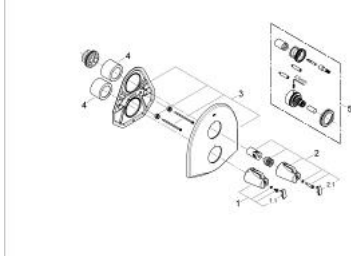

19 159 000 CHIARA THERMOSTAT SHOWER MIXER

PRODUCT DESCRIPTION

- Colour: chrome
- trim set for use with rough-in set 34 100
- without concealed body
- volume handle with FlowControl Button (button with individually adjustable stop)
- temperature scale handle with SafeStop at 38°C
- escutcheon- and shaft-sealings
- covered fixing
- GROHE LongLife finish

19 159 000 CHIARA THERMOSTAT SHOWER MIXER

SPARE PARTS, January 2002 – now

- 1: Scale handle (Spare part-nr. 47692IP0)
- 1.1: Cap (Spare part-nr. 11366P0M)
- 2: Handle for shut-off valve (Spare part-nr. 47695IP0)
- 2.1: Cap (Spare part-nr. 11366P0M)
- 3: Escutcheon (Spare part-nr. 47696000)
- 4: Sleeve (Spare part-nr. 08239000)
- 5: Extension-set, 27,5 mm (Spare part-nr. 47653000)*