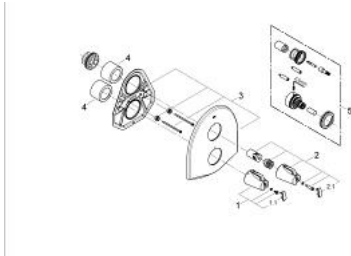

19 159 000 CHIARA THERMOSTATIC SHOWER MIXER

PRODUCT DESCRIPTION

- Colour: chrome
- trim set for use with rough-in set 34 100
- without concealed body
- volume handle with FlowControl Button (button with individually adjustable stop)
- temperature scale handle with GROHE SafeStop at 38°C
- escutcheon- and shaft-sealings
- covered fixing
- GROHE LongLife finish

19 159 000 CHIARA THERMOSTATIC SHOWER MIXER

SPARE PARTS, 1月 2002 – now

1: Temperature scale handle (Spare part-nr. 47692IP0)

1.1: Cover cap (Spare part-nr. 11366P0M)

2: Handle for shut-off valve (Spare part-nr. 47695IP0)

2.1: Cover cap (Spare part-nr. 11366P0M)

3: Escutcheon (Spare part-nr. 47696000)

4: Sleeve (Spare part-nr. 08239000)

5: Extension set 27.5 mm (Spare part-nr. 47653000)*

* Optional accessories