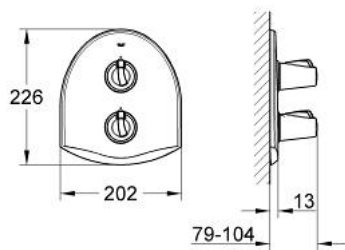

19 159 000 CHIARA THERMOSTATIC SHOWER MIXER

PRODUCT DESCRIPTION

- Colour: chrome
- trim set for use with rough-in set 34 100
- without concealed body
- volume handle with FlowControl Button (button with individually adjustable stop)
- temperature scale handle with GROHE SafeStop at 38°C
- escutcheon- and shaft-sealings
- covered fixing
- GROHE LongLife finish

19 159 000 CHIARA THERMOSTATIC SHOWER MIXER

SPARE PARTS, 1月 2002 – now

1: Temperature scale handle (Spare part-nr. 47692IP0)

1.1: Cover cap (Spare part-nr. 11366P0M)

2: Handle for shut-off valve (Spare part-nr. 47695IP0)