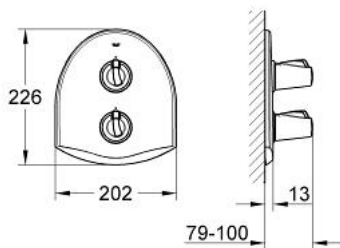

19 160 000 CHIARA THERMOSTAT BATH/SOWER MIXER

PRODUCT DESCRIPTION

- Colour: chrome
- final installation set for
- 34 103
- without concealed body
- Aquadimmer with multiple function
- - shut off and flow control
- automatic diverter: bath/shower
- Aquadimmer handle with stop ring
- temperature scale handle with SafeStop at 38°C
- escutcheon- and shaft-sealings
- covered fixing
- GROHE LongLife finish

19 160 000 CHIARA THERMOSTAT BATH/SHOWER MIXER

SPARE PARTS, January 2002 – now

- 1: Scale handle (Spare part-nr. 47692IP0)
- 1.1: Cap (Spare part-nr. 11366P0M)
- 2: Handle for shut-off valve (Spare part-nr. 47697IP0)
- 2.1: Cap (Spare part-nr. 11366P0M)
- 3: Fastening set (Spare part-nr. 47666000)
- 4: Escutcheon (Spare part-nr. 47696000)
- 5: Sleeve (Spare part-nr. 08239000)
- 6: Extension-set, 27,5 mm (Spare part-nr. 47654000)*