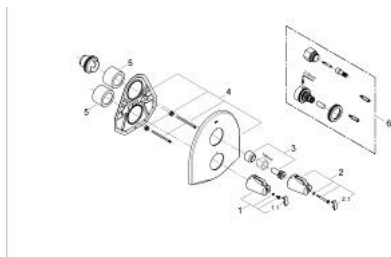

19 160 000 CHIARA THERMOSTAT BATH/SOWER MIXER

PRODUCT DESCRIPTION

- Colour: chrome
- final installation set for
- 34 103
- without concealed body
- Aquadimmer with multiple function
- - shut off and flow control
- automatic diverter: bath/shower
- Aquadimmer handle with stop ring
- temperature scale handle with SafeStop at 38°C
- escutcheon- and shaft-sealings
- covered fixing
- GROHE LongLife finish

19 160 000 CHIARA THERMOSTAT BATH/SHOWER MIXER

SPARE PARTS, January 2002 – now

- 1: Scale handle (Spare part-nr. 47692IP0)
- 1.1: Cap (Spare part-nr. 11366P0M)
- 2: Handle for shut-off valve (Spare part-nr. 47697IP0)
- 2.1: Cap (Spare part-nr. 11366P0M)
- 3: Fastening set (Spare part-nr. 47666000)
- 4: Escutcheon (Spare part-nr. 47696000)
- 5: Sleeve (Spare part-nr. 08239000)
- 6: Extension-set, 27,5 mm (Spare part-nr. 47654000)*