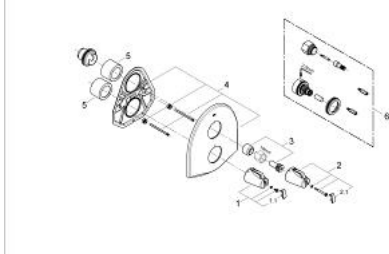

19 160 000 CHIARA THERMOSTATIC BATH MIXER

PRODUCT DESCRIPTION

- Colour: chrome
- set for final installation for
- 34 103
- without concealed body
- Aquadimmer with multiple function
- shut off and flow control
- diverter bath/shower
- Aquadimmer handle with stop ring
- temperature scale handle with GROHE SafeStop at 38°C
- escutcheon- and shaft-sealings
- covered fixing
- GROHE LongLife finish

19 160 000 CHIARA THERMOSTATIC BATH MIXER

SPARE PARTS, 1月 2002 – now

1: Temperature scale handle (Spare part-nr. 47692IP0)

1.1: Cover cap (Spare part-nr. 11366P0M)

2: Handle for shut-off valve (Spare part-nr. 47697IP0)

2.1: Cover cap (Spare part-nr. 11366P0M)

3: Fixation (Spare part-nr. 47666000)

4: Escutcheon (Spare part-nr. 47696000)

5: Sleeve (Spare part-nr. 08239000)

6: Extension set 27.5 mm (Spare part-nr. 47654000)*