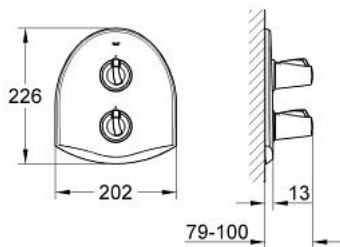

19 160 000 CHIARA THERMOSTATIC BATH MIXER

PRODUCT DESCRIPTION

- Colour: chrome
- set for final installation for
- 34 103
- without concealed body
- Aquadimmer with multiple function
- shut off and flow control
- diverter bath/shower
- Aquadimmer handle with stop ring
- temperature scale handle with GROHE SafeStop at 38°C
- escutcheon- and shaft-sealings
- covered fixing
- GROHE LongLife finish

19 160 000 CHIARA THERMOSTATIC BATH MIXER

SPARE PARTS, 1月 2002 – now

1: Temperature scale handle (Spare part-nr. 47692IP0)

1.1: Cover cap (Spare part-nr. 11366P0M)

2: Handle for shut-off valve (Spare part-nr. 47697IP0)

2.1: Cover cap (Spare part-nr. 11366P0M)

3: Fixation (Spare part-nr. 47666000)

4: Escutcheon (Spare part-nr. 47696000)

5: Sleeve (Spare part-nr. 08239000)

6: Extension set 27.5 mm (Spare part-nr. 47654000)*