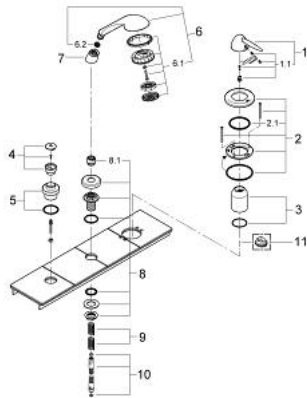

19 194 000 EUROFRESH 3-HOLE BATH/SHOWER COMBINATION

PRODUCT DESCRIPTION

- Colour: chrome
- trim set for concealed body 33 340
- consists of:
 - single lever mixer operating element
 - automatic diverter: bath/shower
 - hand shower Relexa Cosmopolitan champagne (28 237)
 - metal shower hose 2000 mm
 - for combination with Talentofill
- optional temperature limiter ref. no. 46 308
- GROHE LongLife finish

19 194 000 EUROFRESH 3-HOLE BATH/SHOWER COMBINATION

SPARE PARTS, January 2002 – now

- 1: Lever (Spare part-nr. 46545000)
- 1.1: Replacement handle connection kit (Spare part-nr. 46546000)
- 2: Escutcheon (Spare part-nr. 46478000)
- 2.1: Seat washer (Spare part-nr. 0431900M)
- 3: Shield (Spare part-nr. 46479000)
- 4: Diverter knob (Spare part-nr. 46488000)
- 5: Escutcheon (Spare part-nr. 46481000)
- 6: Hand shower 3 sprays (Spare part-nr. 28237000)
- 6.1: Dirt strainer (Spare part-nr. 0700200M)
- 7: Coupling piece (Spare part-nr. 46486000)
- 8: Spray holder (Spare part-nr. 464871X0)
- 8.1: Hose sealing (Spare part-nr. 45412XX0)
- 9: Compression spring (Spare part-nr. 00869000)
- 10: Metal hose (Spare part-nr. 28146000)
- 11: Temperature limiter (Spare part-nr. 46308000)*