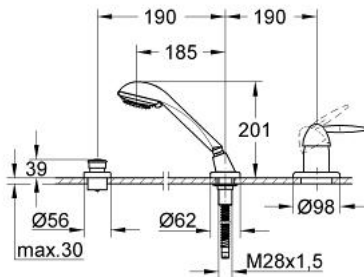

19 194 000 EUROFRESH 3-HOLE BATH/SHOWER COMBINATION

PRODUCT DESCRIPTION

- Colour: chrome
- trim set for concealed body 33 340
- consists of:
 - single lever mixer operating element
 - automatic diverter: bath/shower
 - hand shower Relexa Cosmopolitan champagne (28 237)
 - metal shower hose 2000 mm
 - for combination with Talentofill
- optional temperature limiter ref. no. 46 308
- GROHE LongLife finish

19 194 000 EUROFRESH 3-HOLE BATH/SHOWER COMBINATION

SPARE PARTS, January 2002 – now

- 1: Lever (Spare part-nr. 46545000)
- 1.1: Replacement handle connection kit (Spare part-nr. 46546000)
- 2: Escutcheon (Spare part-nr. 46478000)
- 2.1: Seat washer (Spare part-nr. 0431900M)
- 3: Shield (Spare part-nr. 46479000)
- 4: Diverter knob (Spare part-nr. 46488000)
- 5: Escutcheon (Spare part-nr. 46481000)
- 6: Hand shower 3 sprays (Spare part-nr. 28237000)
- 6.1: Dirt strainer (Spare part-nr. 0700200M)
- 7: Coupling piece (Spare part-nr. 46486000)
- 8: Spray holder (Spare part-nr. 464871X0)
- 8.1: Hose sealing (Spare part-nr. 45412XX0)
- 9: Compression spring (Spare part-nr. 00869000)
- 10: Metal hose (Spare part-nr. 28146000)
- 11: Temperature limiter (Spare part-nr. 46308000)*